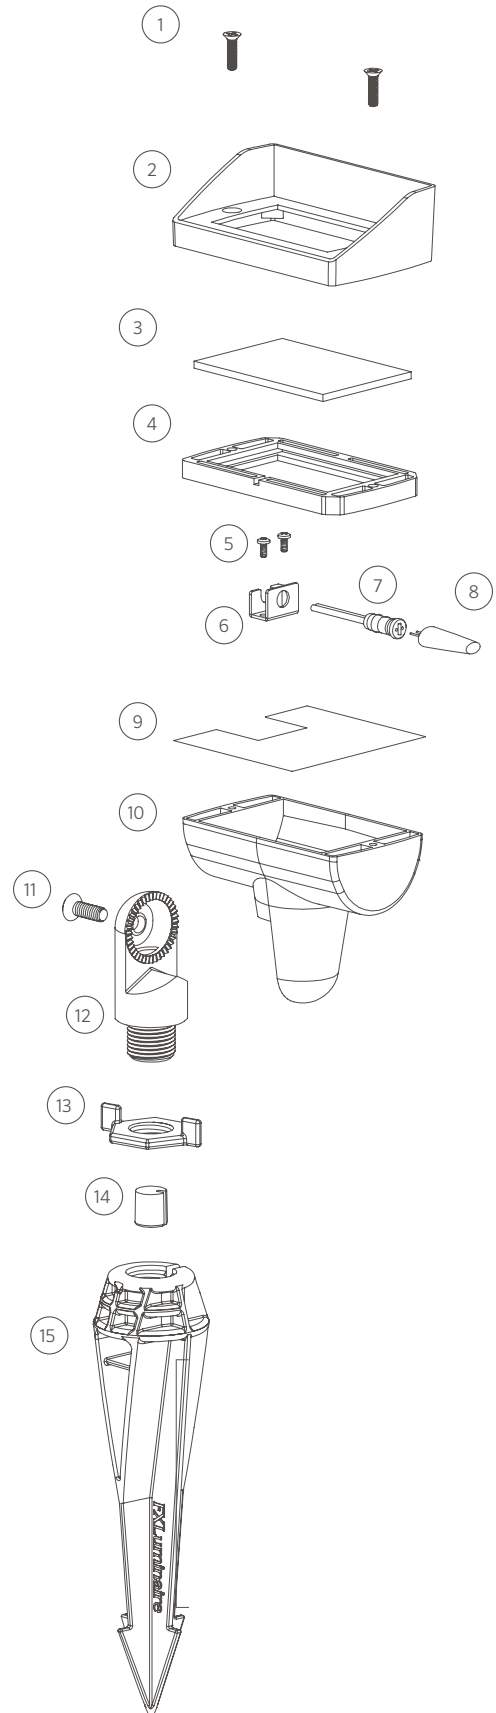

STANDARD | PETITE WALL WASH | CORA CW-31

Replacement Parts

ITEM	DESCRIPTION	PART #
1	Screw, #8-32 x 5/8"	†
2	Shroud	†
3	Lens	250032060000SP
4	Gasket	250032080000SP
1-4	Lens Assembly	CW31-LF-AB
5	Screw, #4-40 x 1/4"	250029820000SP
6	Lamp Mounting Bracket	250032070000SP
7	Socket, 10' (3 m)	754601
8	Lamp, G4	See Lamp Chart
9	Reflector	250036370000SP
10	Body	†
11	Screw, 1/4"-20 x 3/4"	250034110000SP
12	Knuckle Fitting	†
11-12	Knuckle Subassembly	KFM-050-C-AB
13	Lock Ring	250030410000SP
14	Critter Plug	†
15	Super Slot Spike	753900

† This part is not serviceable. Contact Customer Support or a local distributor to order a complete product.

LAMPS | G4 LAMPS

G4 LED Lamp Chart

LUMENS / VA	CCT	PART #
1.0 VA / 75 lm	2700K	G4-E-1-W
1.3 VA / 120 lm	2700K	G4-E-2-W
1.7 VA / 170 lm	2700K	G4-E-3-W
1.0 VA / 80 lm	3000K	G4-E-1-S
1.3 VA / 130 lm	3000K	G4-E-2-S
1.7 VA / 190 lm	3000K	G4-E-3-S