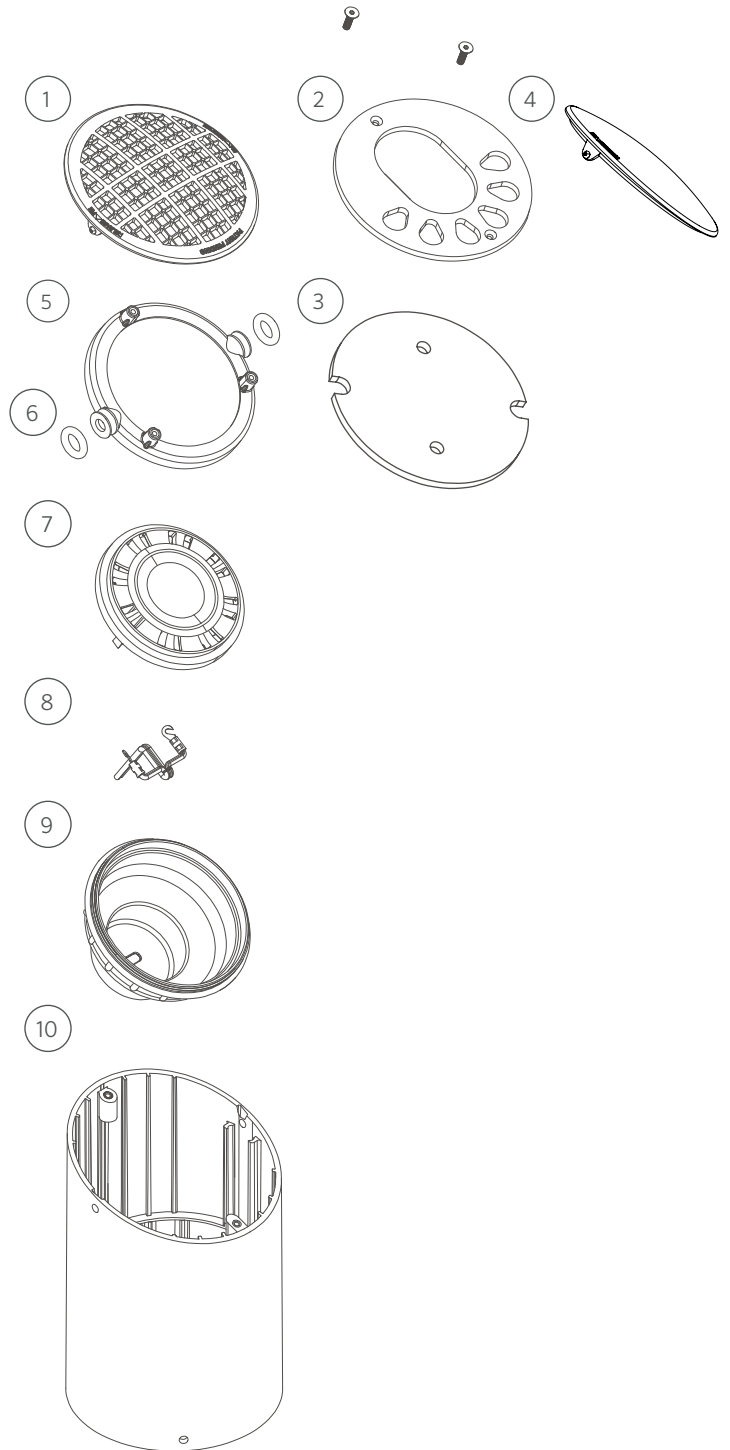

STANDARD | WELL LIGHT | CF

Replacement Parts

ITEM	DESCRIPTION	PART #
1	Grid Cover	Camo Bronze 250011640000
		Desert Tan 250011640100
2	Aluminum Faceplate	KG-FP-XX*
3	Clear Protective Cover for Aluminum Faceplate	KG-CPI
4	Clear Domed Cover	250019030000
5	Bezel	250011660000
6	O-Ring	250010280007
7	Lamp, PAR-36	See Lamp Chart
8	Cable, 16AWG, (1.3 mm ²), 26' (8 m)	250011670000
9	Base	†
10	Tube, Camo Bronze	250011630000
	Tube, Desert Tan	250011630100
NS	Blue Lens	250014880000

NS = Not shown

*XX = Finish code

† This part is not serviceable. Contact Customer Support or a local distributor to order a new product.

LAMPS | PAR-36 LAMPS

PAR-36 Eco Lamp Chart

LUMENS / VA	CCT	BEAM ANGLE	PART #
685 lm / 8.5 VA	2700K	35° Flood	PAR36-ECO-35-W-FL
665 lm / 8.5 VA	2700K	60° Wide Flood	PAR36-ECO-35-W-WF
675 lm / 8.5 VA	3000K	35° Flood	PAR36-ECO-35-S-FL
675 lm / 8.5 VA	3000K	60° Wide Flood	PAR36-ECO-35-S-WF
855 lm / 11.4 VA	2700K	35° Flood	PAR36-ECO-50-W-FL
860 lm / 11.4 VA	2700K	60° Wide Flood	PAR36-ECO-50-W-WF
845 lm / 11.4 VA	3000K	35° Flood	PAR36-ECO-50-S-FL
850 lm / 11.4 VA	3000K	60° Wide Flood	PAR36-ECO-50-S-WF