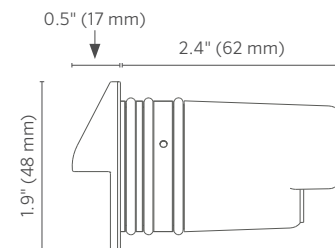

Quick Facts

- 316 marine-grade stainless steel
- Compatible with Luxor® Technology
- Phase and PWM dimmable
- Input voltage: 10 to 15 V

VO Wall Light SPECIFICATIONS

| Output | 1LED (ST) | 1LED (RD) |
|---|----------------|----------------|
| Total Lumens | 178 | 98 |
| Input Voltage | 10 to 15 V | 10 to 15 V |
| Input Power | 2.8 W | 2.8 W |
| Power Consumption (VA) | 3.3 W | 3.3 W |
| Efficacy | 64 lm/W | 33 lm/W |
| Color Rendering Index (CRI) | 80+ | 80+ |
| Center Beam Candlepower | 431 | 300 |
| Max Candela | 431 | 300 |
| Dimming | PWM, Phase | PWM, Phase |
| RGBW Available | No | No |
| Luxor Compatibility | | |
| Z Option | -- | -- |
| ZD Option (default) | Zoning/Dimming | Zoning/Dimming |
| ZDC Option | -- | -- |
| Minimum Rated Life L90 B10 (Hrs) | 55,000 | 55,000 |