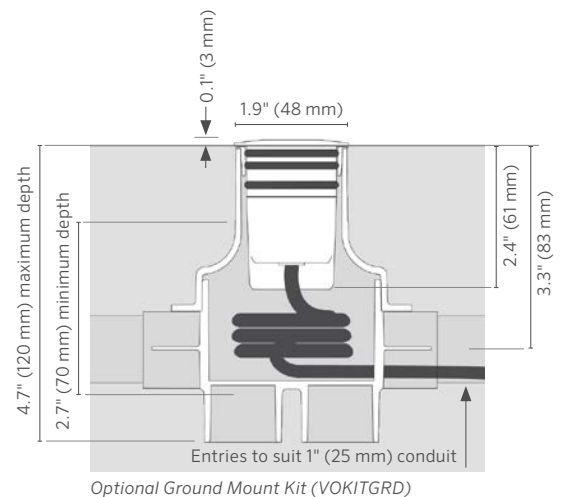

ST

RD

| |
|-----------|
| PROJECT |
| CATALOG # |
| TYPE |
| NOTES |

In-Ground Mounting

Recessed Wall Mounting

VO Wall Light **DESIGNER PREMIUM**

The VO Wall Light includes a sturdy installation sleeve ideal for landscape applications. Clean stainless steel construction makes the fixture at home in a range of settings.

Quick Facts

- 316 marine-grade stainless steel
- Compatible with Luxor® Technology
- Phase and PWM dimmable
- Input voltage: 10 to 15 V

VO Wall Light SPECIFICATIONS

| Output | 1LED (ST) | 1LED (RD) |
|---|----------------|----------------|
| Total Lumens | 178 | 98 |
| Input Voltage | 10 to 15 V | 10 to 15 V |
| Input Power | 2.8 W | 2.8 W |
| Power Consumption (VA) | 3.3 W | 3.3 W |
| Efficacy | 64 lm/W | 33 lm/W |
| Color Rendering Index (CRI) | 80+ | 80+ |
| Center Beam Candlepower | 431 | 300 |
| Max Candela | 431 | 300 |
| Dimming | PWM, Phase | PWM, Phase |
| RGBW Available | No | No |
| Luxor Compatibility | | |
| Z Option | -- | -- |
| ZD Option (default) | Zoning/Dimming | Zoning/Dimming |
| ZDC Option | -- | -- |
| Minimum Rated Life L90 B10 (Hrs) | 55,000 | 55,000 |

Materials

316 marine-grade stainless steel with polymer housing.

Faceplate

316 marine-grade stainless steel.

Lamp

Integrated module with LED.

Optics

Low-glare shielding with 30° beam angle.

Wiring

Flexible rubber cable

Power

Input 10 to 15 VAC/VDC, 50/60 Hz. Remote transformer required (specify separately).

Housing

Polymer

Finish

Natural stainless steel