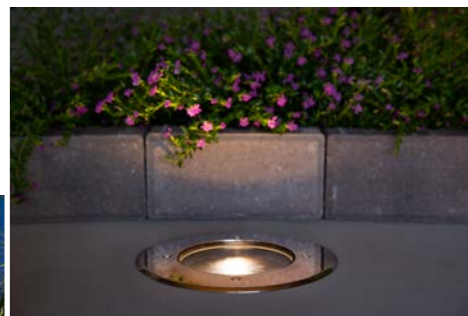

# TERRA™ COLLECTION

Featuring a wide array of materials, styles, and configurations, these rugged in-grades are ideal for high-traffic areas, hard-scapes, and turf.

- Fixtures blend seamlessly with other FX Luminaire Collections
- Drive-over-rated and tamper-resistant designs ensure long field life
- Variety of trim styles provide efficient glare control