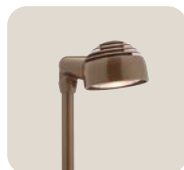

Garden **PD**  
Recessed Wall Light

Garden **CP**  
Petite Recessed  
Wall Light

Garden **LM**  
Recessed Wall Light

## OTHERS THAT BLEND WITH THE GARDEN COLLECTION

Stella **LR**  
Accent Light

Terra **CF**  
Well Light

Runa **MM**  
Surface-Mounted  
Wall Light

Runa **RW**  
Directional  
Path Light

Runa **PM**  
Mini Bollard

Stella **CL**  
Surface-Mounted  
Down Light