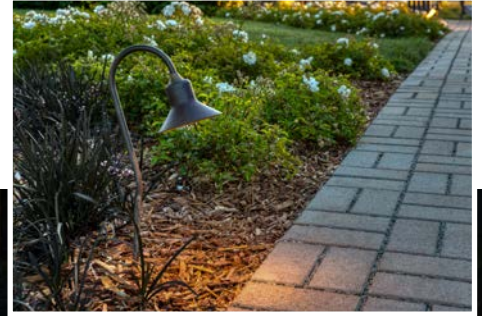

# GARDEN™ COLLECTION

Crafted from premium materials for increased durability and elegance, this lineup features classic fixtures that have reigned as fan favorites for decades.

- Copper, brass, and composite materials ensure durability against all weather conditions
- Classic fixtures offer reliable performance and timeless aesthetics