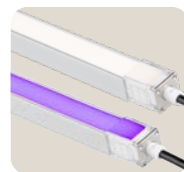

Designer **DE**
Directional Down
Light

Designer **SF**
Surface-Mounted
Wall Light

Designer **LF**
Ledge Light

Designer **QB**
Wall Wash

Designer **PB**
Wall Wash

Designer **LC**
Wall Wash

Designer **RC**
Recessed Down
Light

Designer **VC**
Recessed Down
Light

OTHERS THAT BLEND WITH THE DESIGNER COLLECTION

Exa™ **XA-70**
Accent Light

Terra™ **KG**
Well Light

Runa™ **VE**
Hanging Pendant

Modern™ **NL**
Up-Down Wall
Sconce

Modern™ **SRP**
Strip Light

Terra™ **VO**
Ground Wash

LUXOR[®] Controller

Zoning. Dimming. Color.

With the best-in-class Luxor Controller, you get the most advanced low-voltage lighting solution on the market. Use it to turn individual or groups of fixtures on and off at desired times and adjust their intensities from 0% to 100%. When adding color, you can choose from 30,000 vibrant hues for endless design potential. The Luxor Controller also lets you generate and save up to 250 custom colors and design up to 40 themes, ranging from every-night living to holidays and special celebrations.