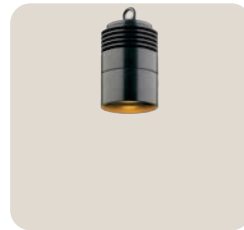

# RUNA™ COLLECTION

Premium metals combine style with durability in these sleek, rounded fixtures that offer lamped and integrated options.

- Rounded fixtures offer sleek styling for a modern look
- Standard, minimally visible hardware simplifies installation
- Luxor® compatibility enables custom zoning, dimming, and color capabilities

Runa **PO, MO**  
Recessed Light  
(Spot)

Runa **MM, MS**  
Surface-Mounted  
Wall Light

Runa **ZC**  
Surface-Mounted  
Down Light

Runa **ZW-DN**  
Wall Sconce

Runa **ZW-UD**  
Wall Sconce

Runa **SD**  
Wall Sconce

Runa **PS**  
Surface-Mounted  
Down Light

Runa **PS-HB**  
Hanging Pendant

Runa **LE**  
Petite Hanging  
Pendant

Runa **VE**  
Hanging Pendant

Runa **VE-PS**  
Hanging Pendant

Runa **BQ**  
Task Light