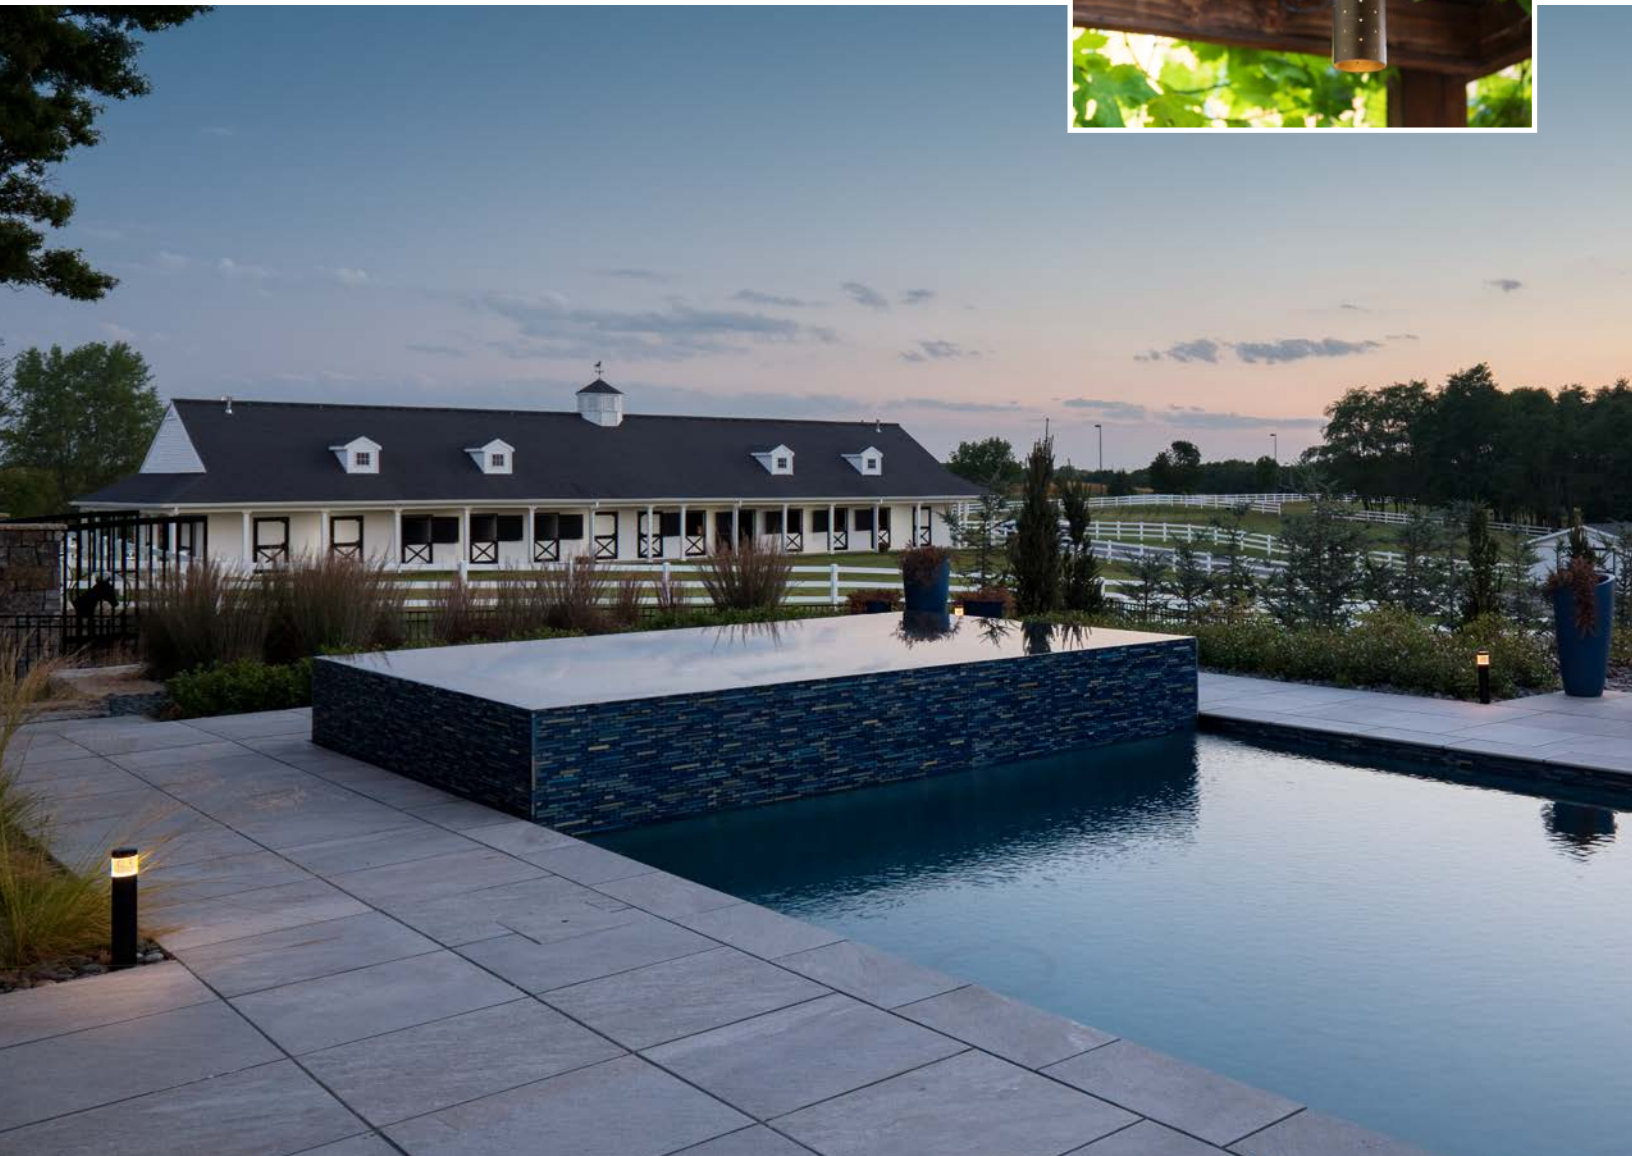

# RUNA™ COLLECTION

Premium metals combine style with durability in these sleek, rounded fixtures that offer lamped and integrated options.

- Rounded fixtures offer sleek styling for a modern look
- Standard, minimally visible hardware simplifies installation
- Luxor® compatibility enables custom zoning, dimming, and color capabilities