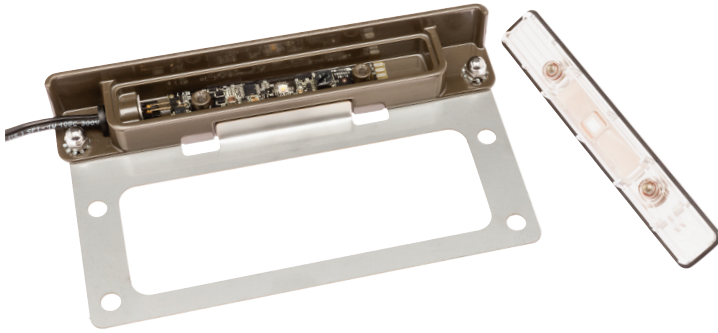

THE POPULAR LF JUST GOT EVEN BETTER

FEATURES OF THE NEWLY IMPROVED LF

We're proud to announce a design update to the popular LF wall light. With CCT specification, easy servicing, and a better seal, the LF is now better than ever!

With ZDC Technology, the LF wall light now provides almost unlimited capacity for zoning, dimming, and color creation.

LF Then & Now Comparison

	Then	Now
Dimensions		
Length	6.5"	6.5"
Height	0.6"	0.9"
Depth	0.9"	1.0"
Mechanical Features		
Faceplate	Removeable	Single-Piece
Screws	Loose	Captive
Mounting Bracket	No Change	No Change
Color Temperature		
	Cool LED with Color Filter	LED CCT
Default Lens Color	Amber	Clear
Servicing		
LED Servicing	Difficult	Easy
Material		
Housing	Brass	Aluminum
Faceplate	Powder-Coated Steel	
Durability		
Sealing	IP53	IP67
O-Ring	Circular	Rectangular
Compatibility Matrix		
	Old Housing	New Housing
Old LED Board	Yes	Yes
New LED board	No	Yes

A Look Inside

Easy Serviceability

ORDERING

STEP ONE		STEP TWO		STEP THREE		STEP FOUR		STEP FIVE	
Fixture	Price \$	Luxor Option	Add \$	Lamp	Add \$	Color Temp	Add \$	Finish	Add \$
LF	119.00	[default]	0.00	1LED	0.00	W (Warm) 2,700K	0.00	BZ, DG, WI, SB, FB	0.00
		ZD	30.00			C (Cool) 3,900K	0.00	WG', FW', AL', SV'	10.00
		ZDC	150.00	---	0.00	---	0.00	CU, BS, SS	10.00
								BS-AB', BS-AT', CU-AB', CU-AT'	30.00