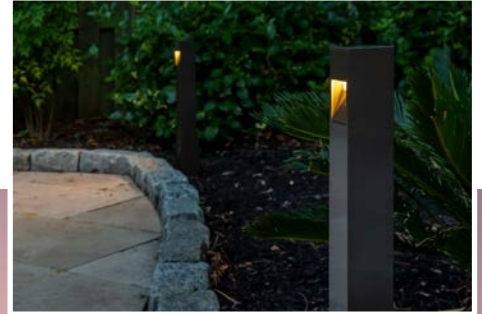

MODERN™ COLLECTION

FXLuminaire®

MODERN™ COLLECTION

Featuring lamped and integrated options plus Luxor® Technology compatibility, these angular fixtures are the go-to solution for contemporary lighting.

- Minimally visible hardware helps fixtures blend seamlessly with their surrounding environment
- Hard lines and edges produce a contemporary look
- Compatibility with Luxor Technology offers zoning, dimming, and color capabilities