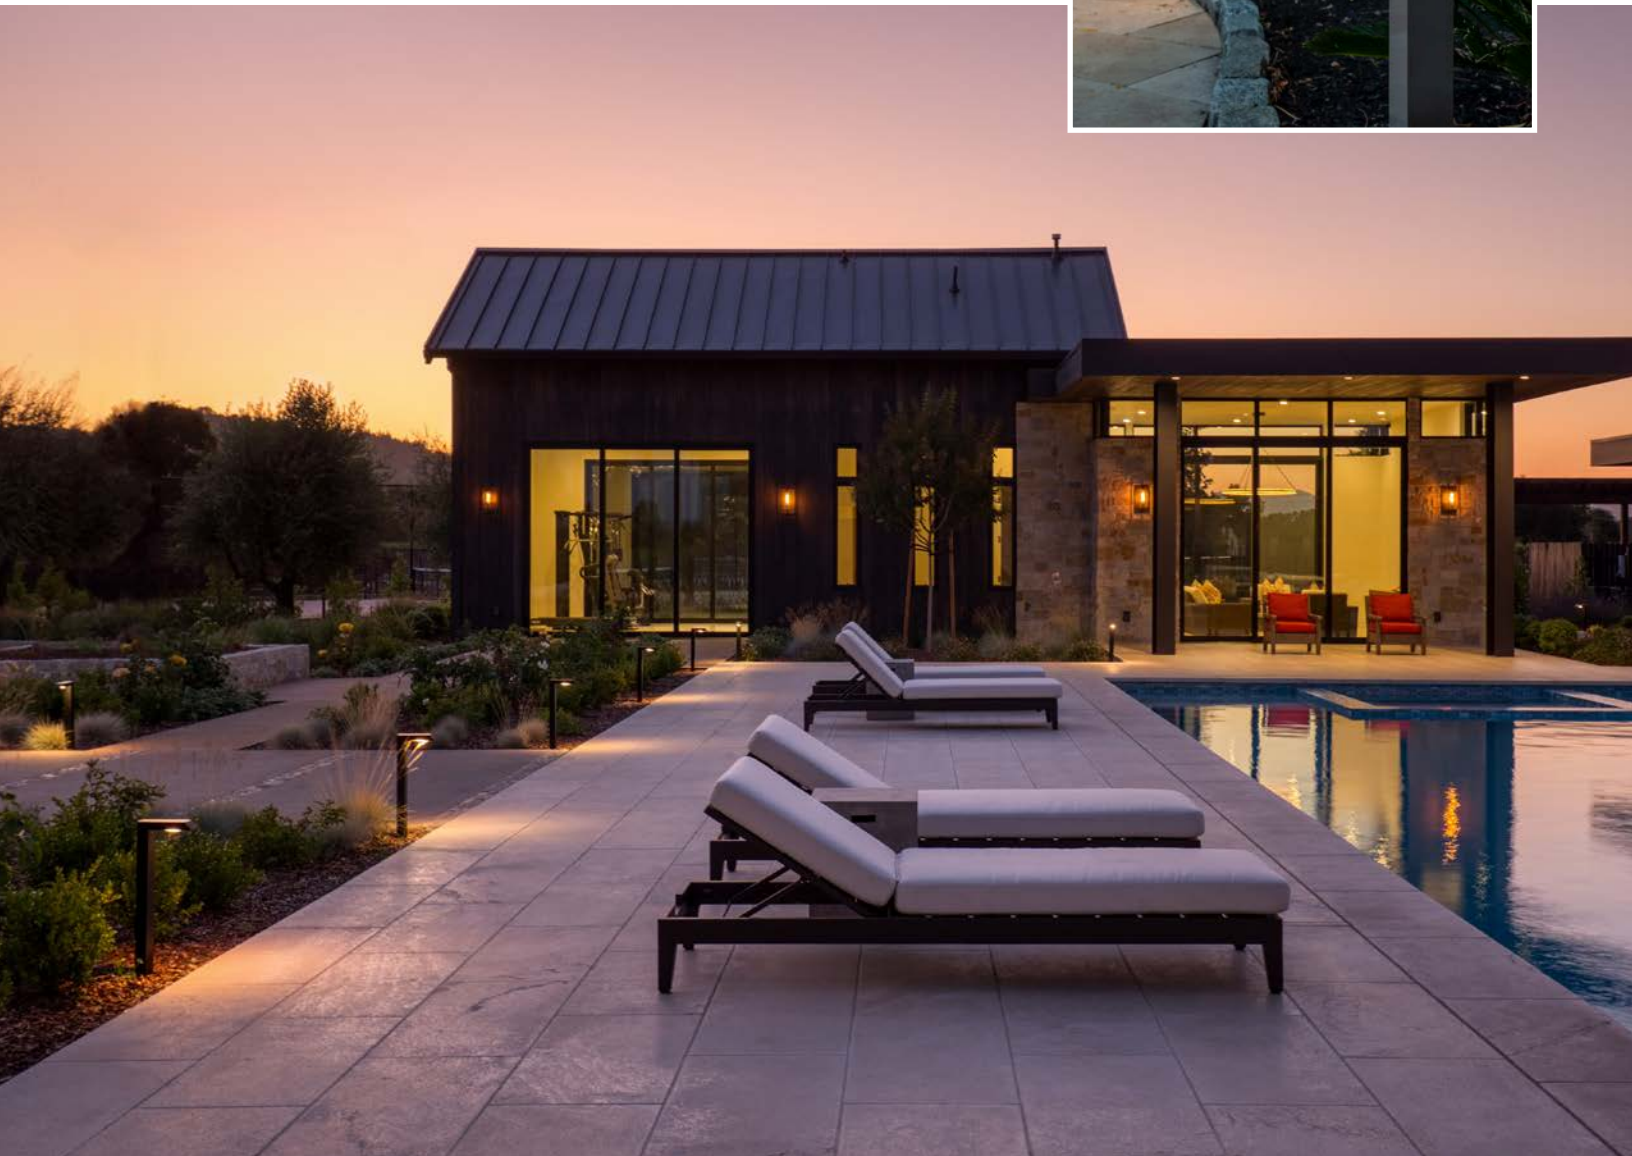

MODERN™ COLLECTION

FXLuminaire®

MODERN™ COLLECTION

Featuring lamped and integrated options plus Luxor® Technology compatibility, these angular fixtures are the go-to solution for contemporary lighting.

- Minimally visible hardware helps fixtures blend seamlessly with their surrounding environment
- Hard lines and edges produce a contemporary look
- Compatibility with Luxor Technology offers zoning, dimming, and color capabilities