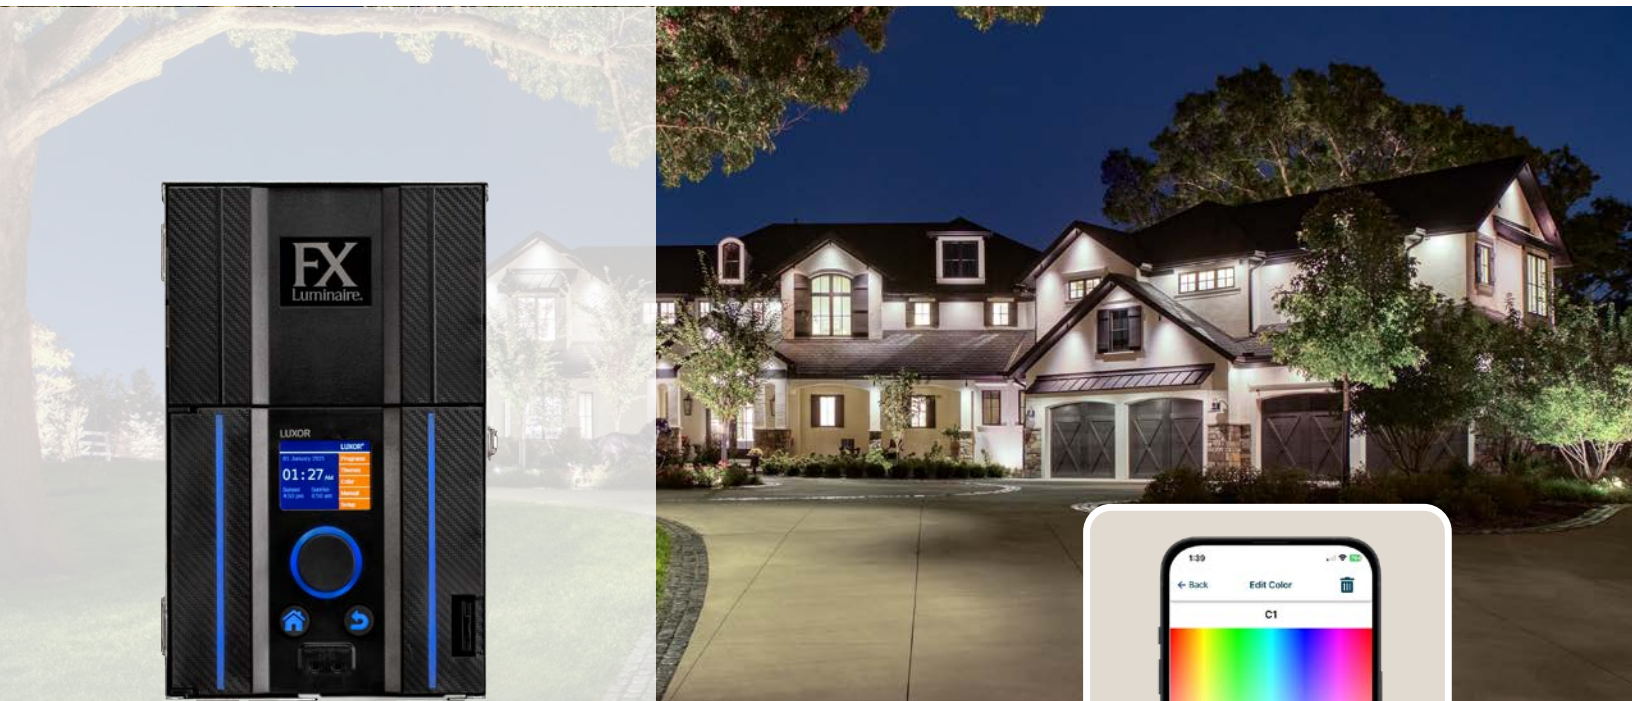

LUXOR® Controller

Zoning. Dimming. Color.

With the best-in-class Luxor Controller, you get the most advanced low-voltage lighting solution on the market. Use it to turn individual or groups of fixtures on and off at desired times and adjust their intensities from 0% to 100%. When adding color, you can choose from 30,000 vibrant hues for endless design potential. The Luxor Controller also lets you generate and save up to 250 custom colors and design up to 40 themes, ranging from every-night living to holidays and special celebrations.

Integration. Wireless Control. Accessories.

Integrate outdoor lighting with today's most popular home automation systems using the Luxor Controller. The preinstalled LAN Module enables one-touch, Wi-Fi control so you can set up and manage systems remotely while the Luxor Wireless Linking Module enables multi-controller communication. The Luxor CUBE allows you to zone and dim outdoor elements that lack built-in Luxor Technology.

Website fxl.com | Customer Support 1-800-383-4747

FXLuminaire