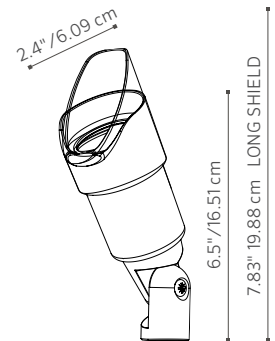

The SI fills the need for a more subtle light source. This luminaire is an excellent choice for subtly illuminating small elements in residential courtyards or intimate seating areas. When used with the clear lens positioned 8-12" from a stucco wall, the SI will produce its signature elliptical scallop light pattern.

SI: Up Light

Sometimes Less is More

When a setting calls for more subtlety, choose the SI to add just the right amount of illumination. The SI can be used to softly accent landscape features, or strategically placed to wash walls and add interest. A choice of powder coat finishes, color lenses, and mounting options provide additional design possibilities.

Note: This fixture is designed for up lighting only.