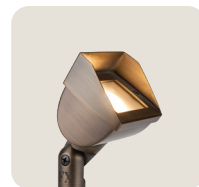

CW-51
Wall Wash